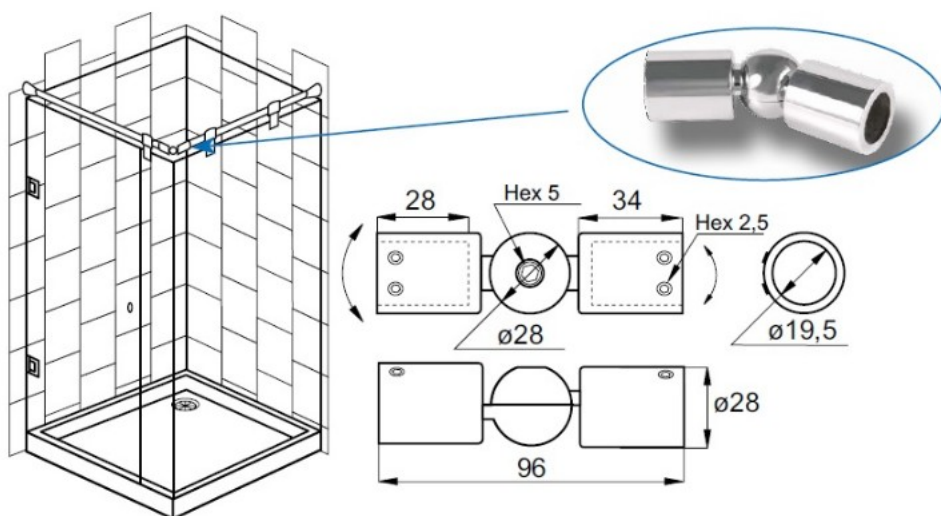

PRODUCT SHEET

Description:

Swivel Connector F/2 Bars, F/ø19mm Tubes, Brushed Brass

Item number:

15.26.104-7

Units	Box	Carton	HS Code	Barcode
Pcs.			8302419000	 5704866515443

SISO A/S

Mileparken 11
DK-2740 Skovlunde
Denmark
VAT: DK 24786013